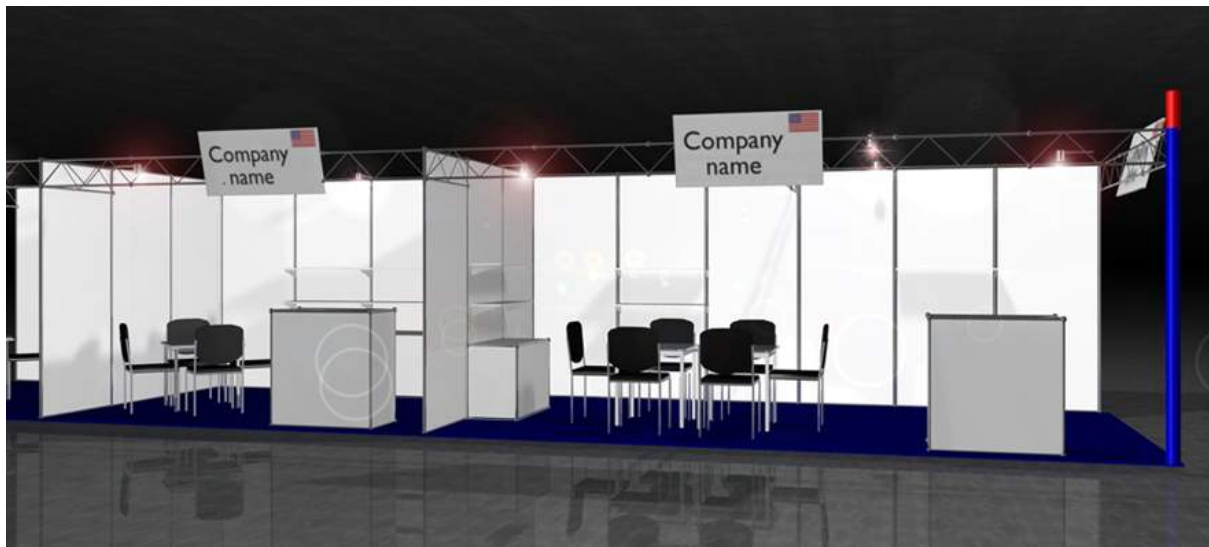

▶ **12 sqm**

- blue carpet
- white walls
- company sign 140x70cm
- 1x table white/chrome 70x70cm (A)
- 4x chairs upholstered (B)
- 1x sideboard white No.2a, 100x50cm(C)
- 1x counter white No.3a, 100x50cm (D)
- 1x bar stool "Z" black upholstered (E)
- 5x shelves 30x100cm (F)
- 4x spotlights

▶ **18 sqm**

- blue carpet
- white walls
- company sign 140x70cm
- 2x table white/chrome 70x70cm (A)
- 6x chairs upholstered (B)
- 1x sideboard white No.2a, 100x50cm (C)
- 1x counter white No.3a, 100x50cm (D)
- 1x bar stool "Z" black upholstered (E)
- 6x shelves 30x100cm (F)
- 5x spotlights

▶ **24 sqm**

- blue carpet
- white walls
- company sign 140x70cm
- 2x table white/chrome 70x70cm (A)
- 6x chairs upholstered (B)
- 1x sideboard white No.2a, 100x50cm (C)
- 1x counter white No.3a, 100x50cm (D)
- 1x bar stool "Z" black upholstered (E)
- 7x shelves 30x100cm (F)
- 5x spotlights

All stands have:
 1 wastebasket
 1 electrical outlet

messebau
wörnlein

Sabine Römpp

USA Pavilion

Interzoo